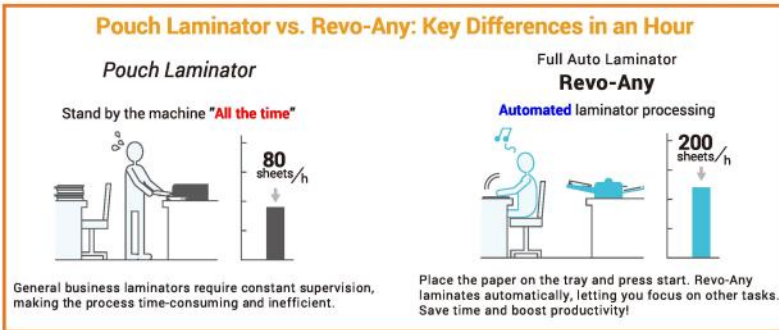

Revō Any

Automatic Laminator

Laminating Work Will Be Even Easier!

With one button start, documents can now be **auto-fed**, laminated and **cut** with ease.

Anywhere

Compact size for any space.

Affordable and flexible to fit where you need it. Revo Any's compact size of 24.8" x 20.7" x 11" makes it a perfect choice for schools and businesses.

Any Jobs

Simple operation for all tasks.

The control panel's simple operation makes all tasks easy. Set the paper, press start, and let it laminate.

Anyone

Easy setup for everyone.

Easy film reloading with a wide-open cover and film-cassette system.

Join the **Revo Revolution** and see for yourself!

The Revo Any is an affordable choice for automatic roll-fed lamination. With a push of a button, set the paper, press start and let it laminate. With its compact size and simple operation, the Revo Any is perfect for the office and school environment lamination needs.

- Compact design fits easily in a school or office environment
- One button push start - will automatically stop when complete
- Over 2x faster than pouch lamination and can process up to 200 sheets per hour
- Easy film reloading with wide open cover and film cassette system
- Feeder holds up to 200 sheets
- Easy setup for everyone - set paper and press start
- Internal rotary cutter for improved safety
- Great for schools, offices and copy shops